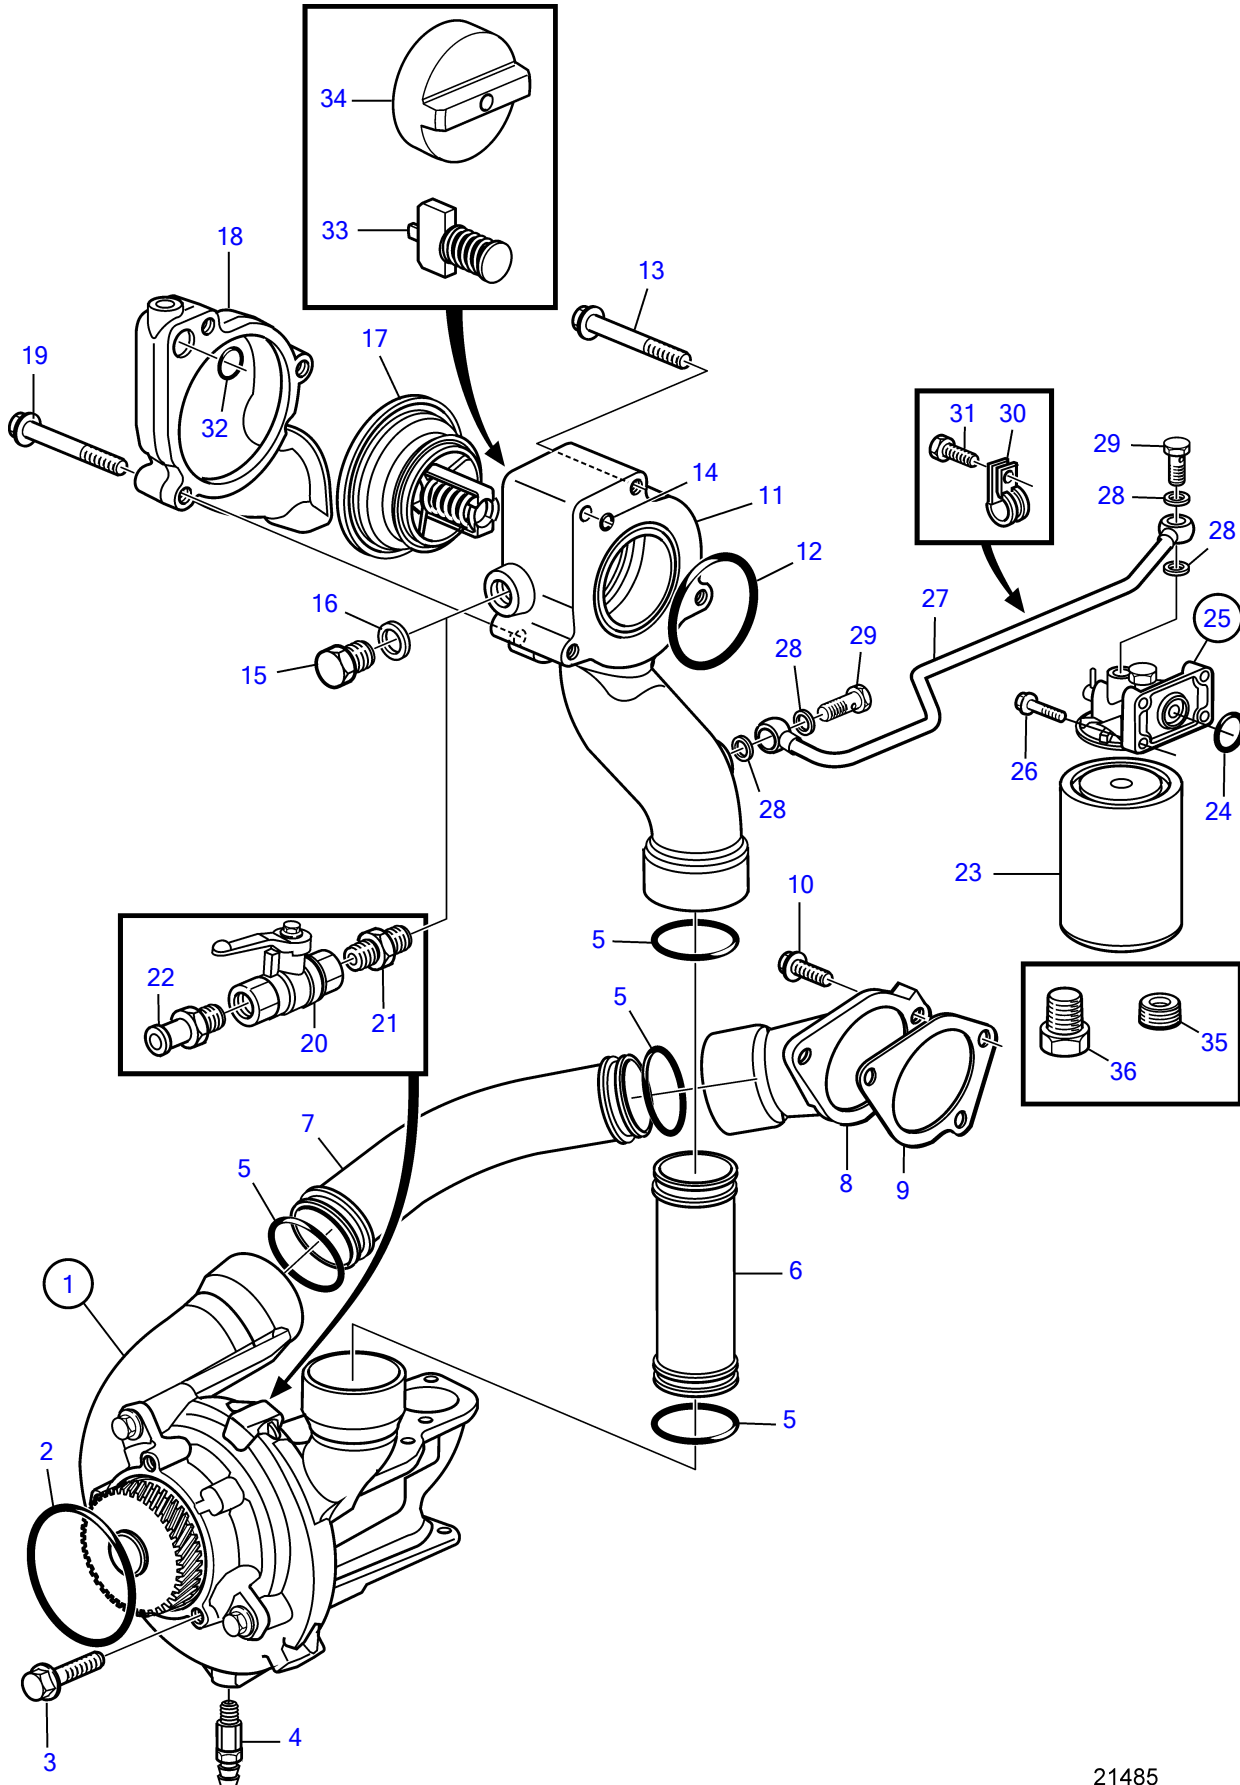

D12D-A MG, D12D-E MG

21485

Upd:2012-02-22

21485

7744530-26-8085B

D12D-A MG, D12D-E MG

REF	PART NO.	QTY	DESCRIPTION	SEE SEC.	NOTES
1		1	Water pump		
			.	4337	
2	948980	1	O-ring		
3	947790	4	Flange screw		
4			.	4337	
5	1547254	4	Sealing ring		
6	3826694	1	Coolant pipe		
7	3826609	1	Coolant pipe		
8	3826968	1	Pipe connection		
9	8170515	1	Gasket		
10	945444	3	Flange screw		
11	3809577	1	Thermostat housing		
12	976044	1	O-ring		
13	965182	3	Flange screw		
14	968725	2	O-ring		
15	914392	1	Plug		
16	943908	1	Gasket		
17	21412639	1	Thermostat		82°C
18	3809621	1	Cardboard tube		
19	973924	3	Flange screw		
20	1140097	2	Ball valve		
21	16452	2	Double nipple		
22	961657	2	Hose nipple		
23	20532237	1	Coolant filter		(1699830)
24	469846	1	Sealing ring		
25	1661685	1	Bracket		Repl by 20459650
	20459650	1	Bracket		(1661685)
			.	417	
26	946671	4	Flange screw		
27	3827547	1	Coolant pipe		
28	976929	4	Gasket		
29	25167	2	Hollow screw		
30	942542	1	Clamp		
31	946440	1	Flange screw		
32	975662	1	O-ring		
34	3887989	1	Plug		